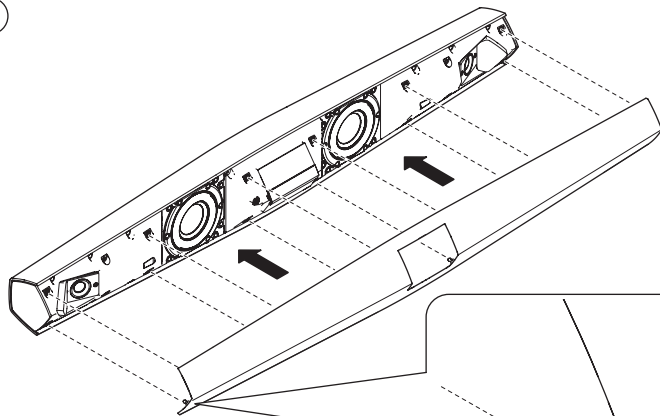

Front cover 6063 – BeoSound 35

BANG & OLUFSEN

1x A

①

1x A

3511452 Version 1.0 1603

351145216030000

Subject to change without notice!