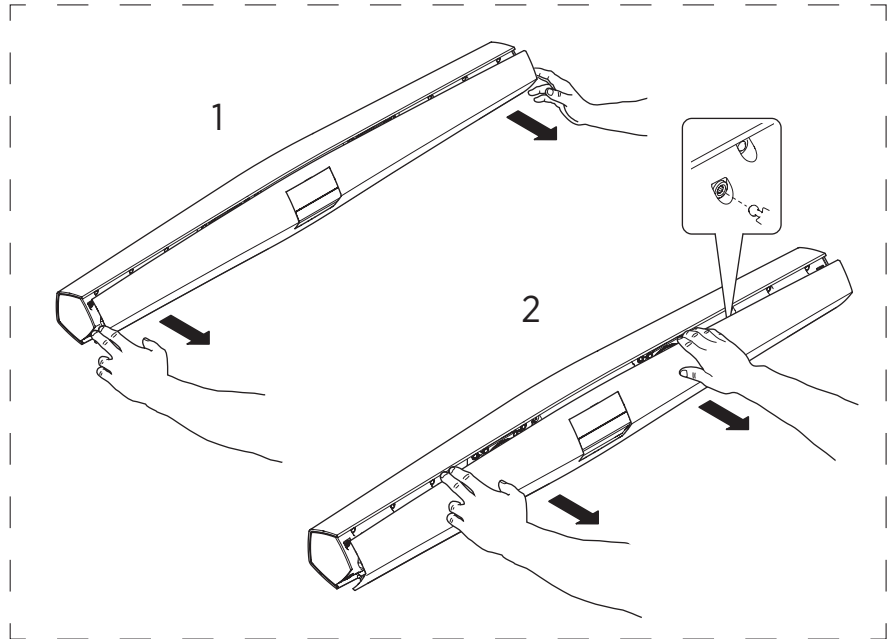

Front cover 6063 – BeoSound 35

BANG & OLUFSEN

1x A

①

1x A

3511452 Version 1.0 1603

351145216030000

Subject to change without notice!